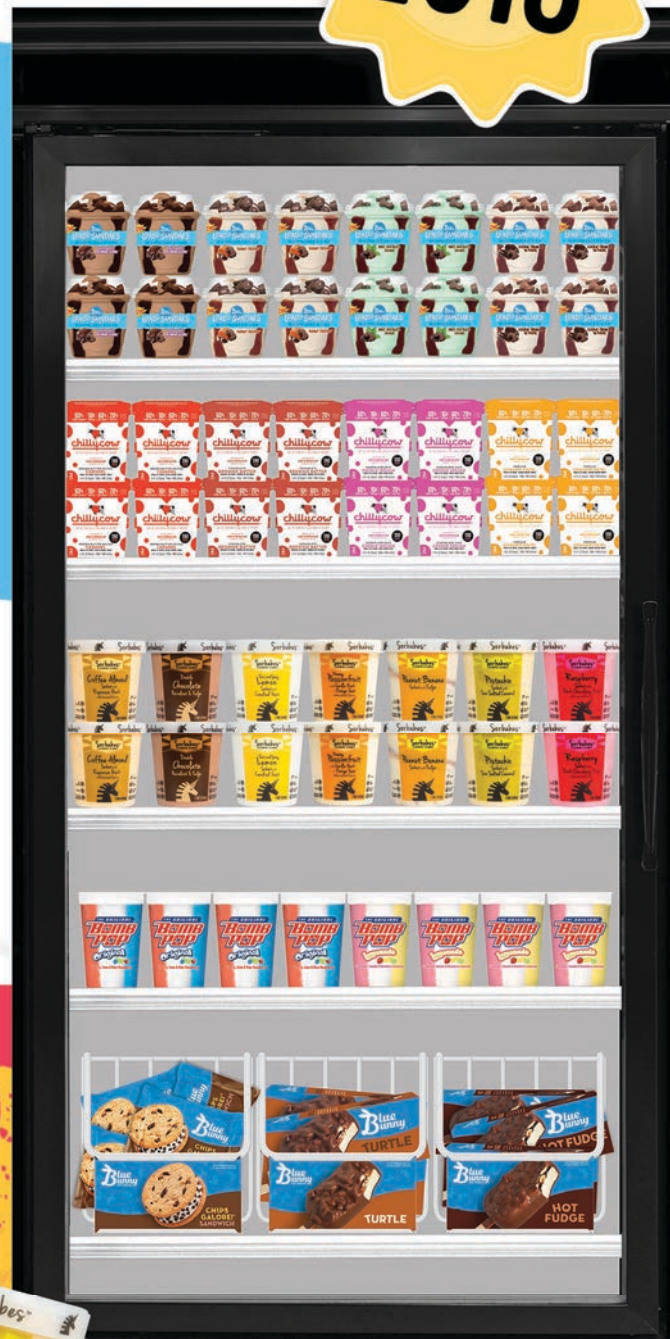

NEW FOR
2018

Blue Bunny
 ICE CREAM

LOAD'D SUNDAES™

LOAD'D WITH INDULGENCE

- ✓ Clear Package Evokes Chefmanship Experience
- ✓ Ideal Grab & Go Treat with Resealable Lid
- ✓ Tons of Toppings & Goopy Swirls
- ✓ Soft, Diggable Ice Cream
- ✓ Robust & Balanced Flavors
- ✓ Load'd to the Edge

chillycow™

- ✓ CREAMY LIGHT ICE CREAM
- ✓ GOOD SOURCE OF PROTEIN

LIFESTYLE BALANCE

Craftmanship
 Guiltless Indulgence

- ✓ VEGAN
- ✓ NO DAIRY
- ✓ NON GMO INGREDIENTS
- ✓ NO GLUTEN

EVERYTHING YOU LOVE
 ABOUT BOMB POP®,
 NOW IN A CUP!